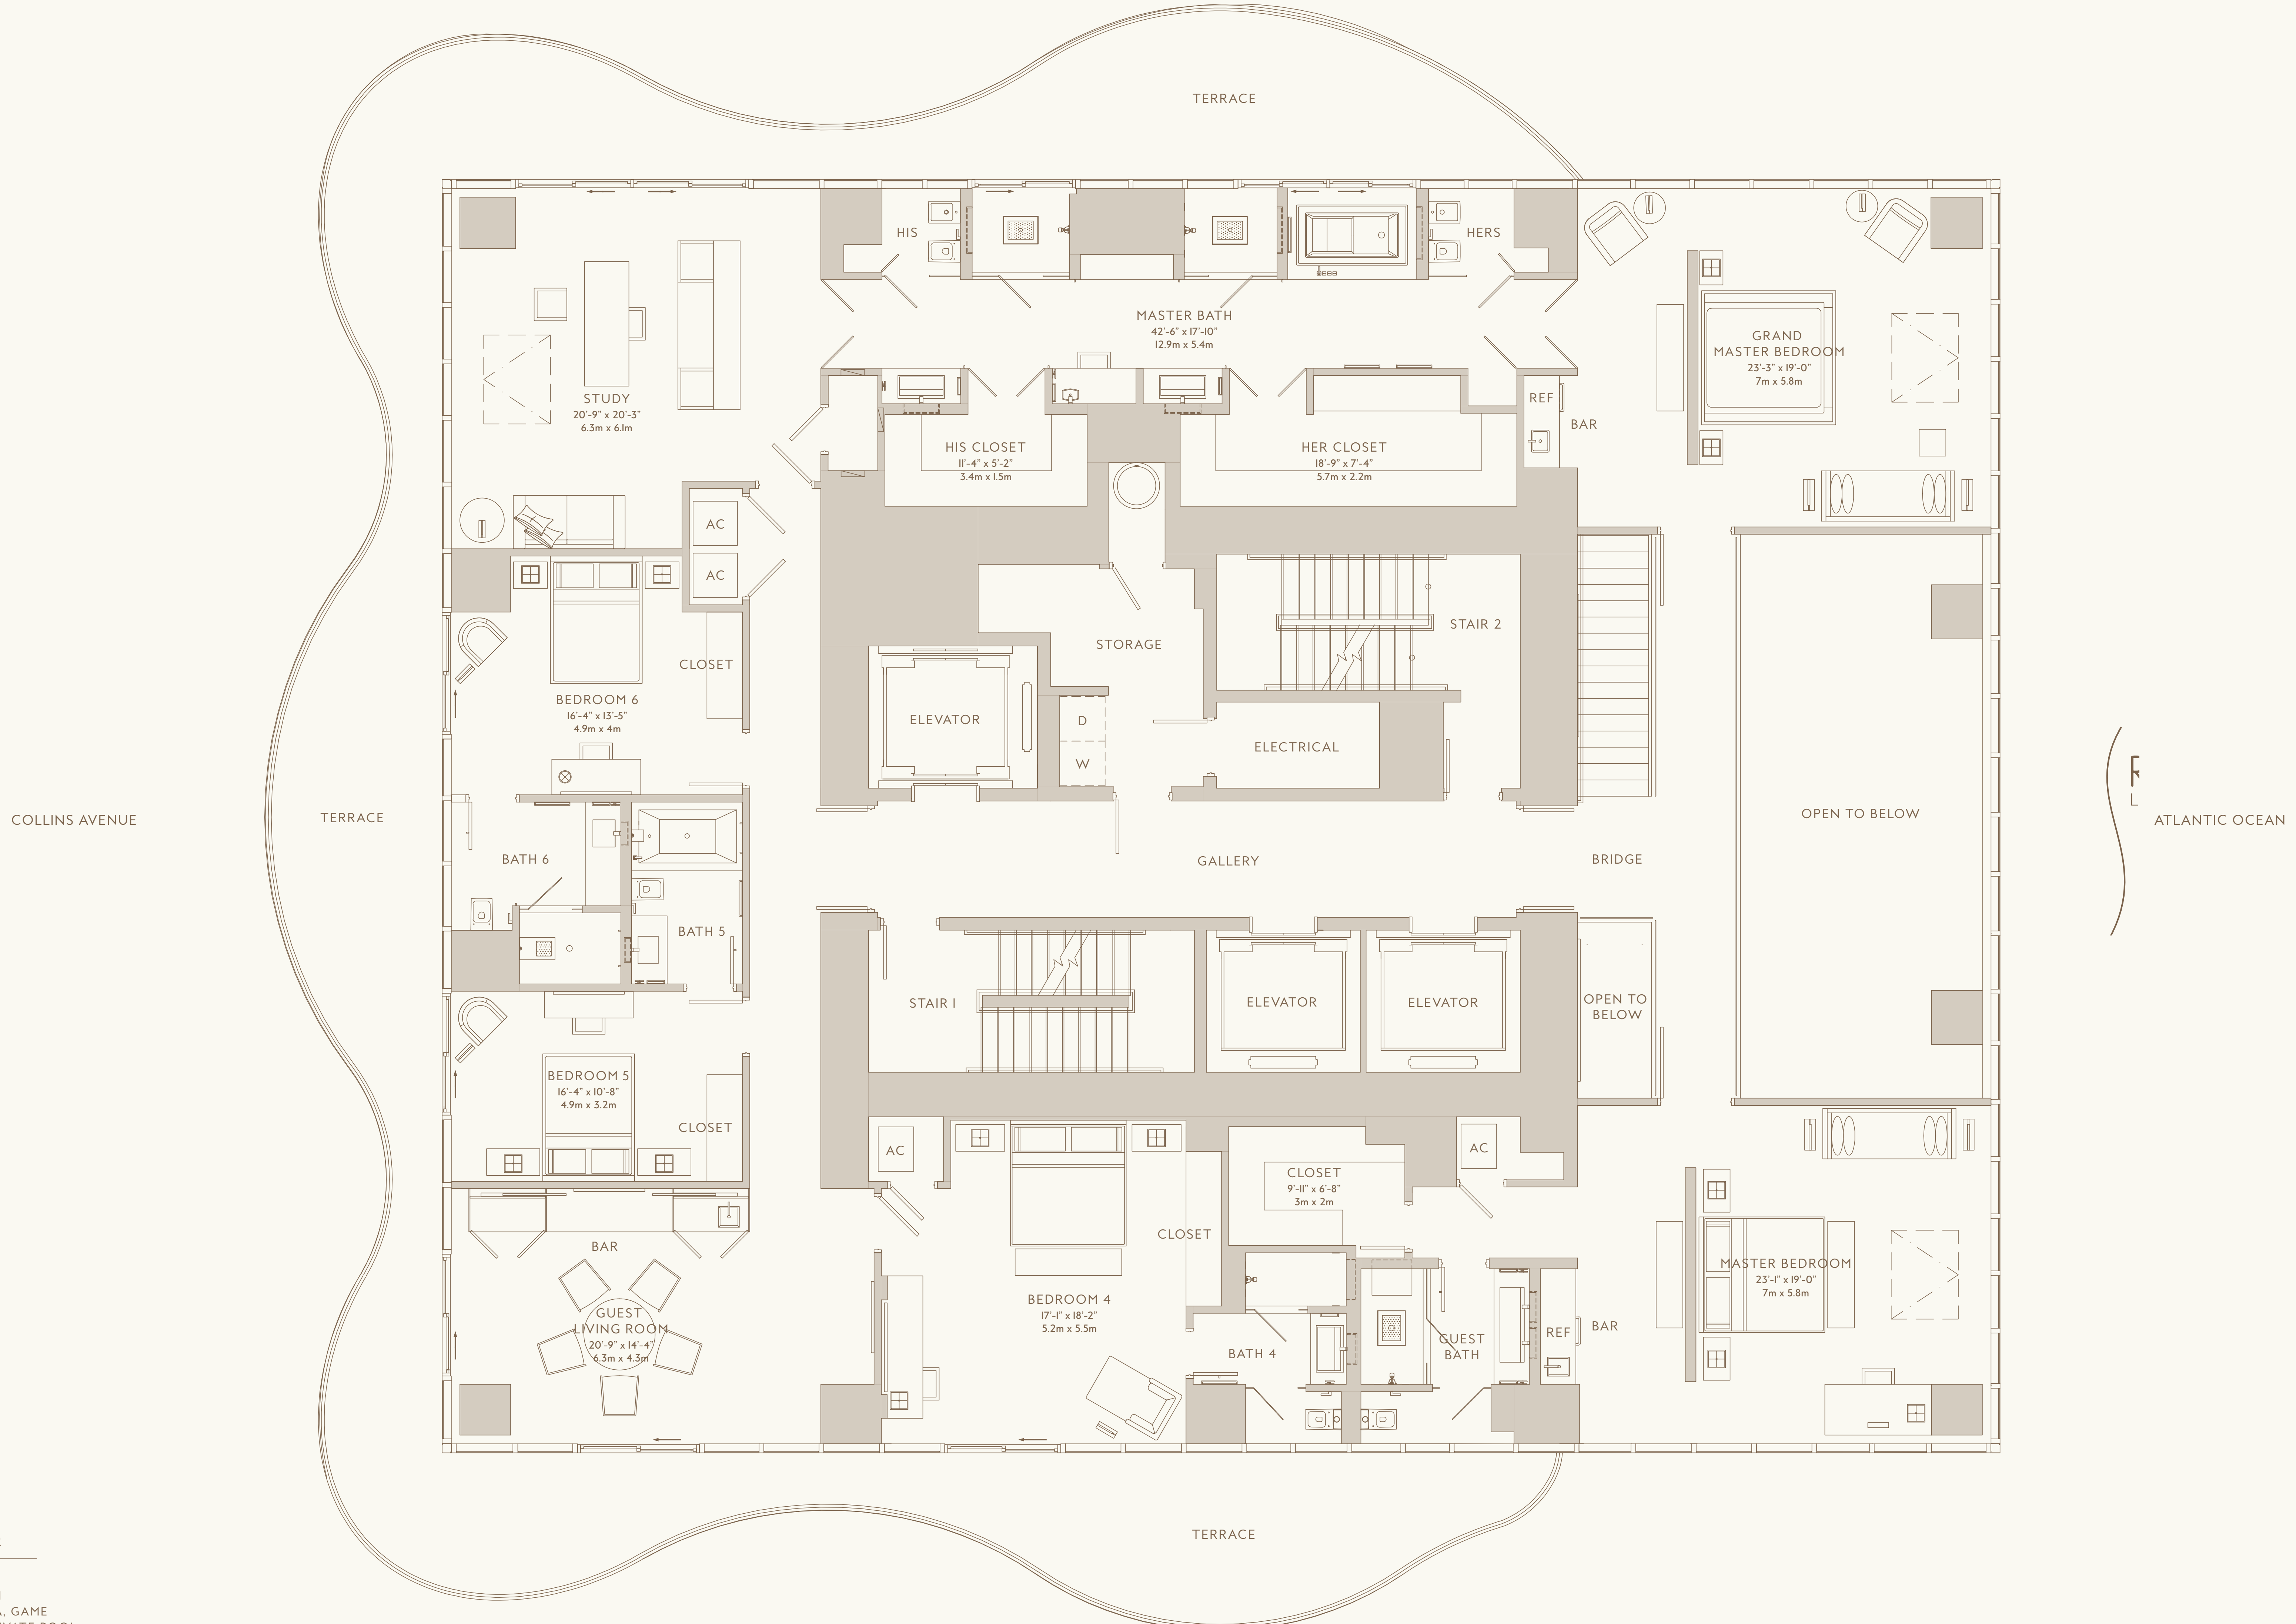

BEACH HOUSE
LEVEL THREE / LEVEL ONE

5 BEDROOMS, 6 FULL BATHS,
2 HALF BATHS AND POOL BATH
STAFF QUARTERS, PRIVATE SPA, GAME
ROOM AND TERRACE WITH PRIVATE POOL

	TOTAL SQ FT	TOTAL SQ M
RESIDENCE	10,515	976.9
TERRACE + POOL	6,500	604
TOTAL	17,015	1,580.7

BEACH HOUSE
FLOOR TWO / LEVEL FOUR

5 BEDROOMS, 6 FULL BATHS,
2 HALF BATHS AND POOL BATH
STAFF QUARTERS, PRIVATE SPA, GAME
ROOM AND TERRACE WITH PRIVATE POOL

	TOTAL SQ FT	TOTAL SQ M
RESIDENCE	10,515	976.9
TERRACE + POOL	6,500	604
TOTAL	17,015	1,580.7